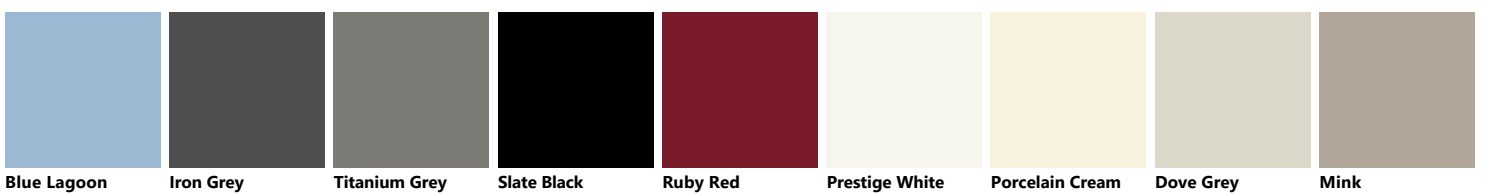

Volcano Grey

Heron Grey

Rust

Morocco Red

**Matt glass with Alluminium support in White finish**

**Vertical Slat glass with Aluminium structure in White finish**

**Horizontal Slat glass with Aluminium structure in White finish**

**Polished glass with Alluminium support in Silver finish**

**Matt glass with Alluminium support in Silver finish**

**Vertical Slit glass with Aluminium structure in Silver finish**

**Horizontal Slit glass with Aluminium structure in Silver finish**

**Polished glass with Alluminium support in Iron Grey finish**

**Matt glass with Alluminium support in Iron Grey finish**

**Vertical Slit glass with Aluminium structure in Iron Grey finish**

Aloe Green    Teal Green    Coral Red    Agave Blue    Cuvée    Pas Dosé    Perlage    Matera Grey

**Horizontal Slat glass with Aluminium structure in Iron Grey finish**

Blue Lagoon    Iron Grey    Titanium Grey    Slate Black    Ruby Red    Prestige White    Porcelain Cream    Dove Grey    Mink

Light Grey    Mineral Green    Moon Blue    Powder Pink    Mustard Yellow    Volcano Grey    Heron Grey    Rust    Morocco Red