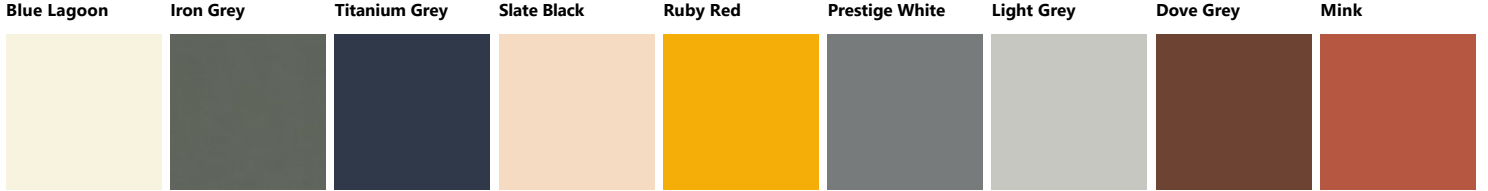

### Fenix

Malé White London Grey Ottawa Beaver Ingo Black Kos White Bromine Grey Ephesus Grey Fez Blue Orinoco Cocoa

Jaipur Red Comodoro Green Antrim grey

Linear

**Polished glass with Alluminium support in White finish**

Blue Lagoon

Iron Grey

Titanium Grey

Slate Black

Ruby Red

Prestige White

Porcelain Cream

Dove Grey

Mink

Light Grey

Mineral Green

Moon Blue

Powder Pink

Mustard Yellow

Volcano Grey

Heron Grey

Rust

Morocco Red

**Matt glass with Alluminium support in White finish**

**Vertical Slat glass with Aluminium structure in White finish**

**Horizontal Slat glass with Aluminium structure in White finish**