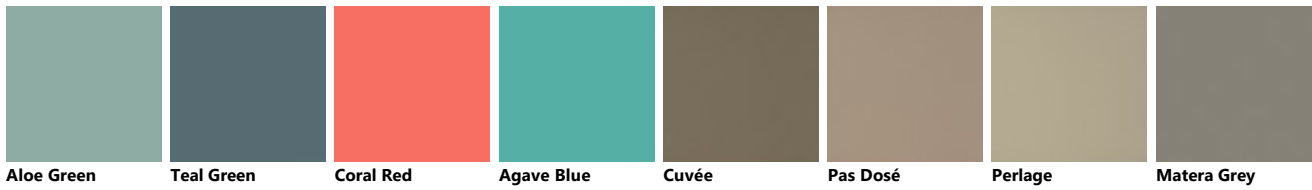

### Fenix

Malé White London Grey Ottawa Beaver Ingo Black Kos White Bromine Grey Ephesus Grey Fez Blue Orinoco Cocoa

Jaipur Red Comodoro Green Antrim grey

Linear

**Polished glass with Alluminium support in White finish**

Blue Lagoon

Iron Grey

Titanium Grey

Slate Black

Ruby Red

Prestige White

Porcelain Cream

Dove Grey

Mink

Light Grey

Mineral Green

Moon Blue

Powder Pink

Mustard Yellow

Volcano Grey

Heron Grey

Rust

Morocco Red

**Matt glass with Alluminium support in White finish**

**Vertical Slat glass with Aluminium structure in White finish**

**Horizontal Slat glass with Aluminium structure in White finish**