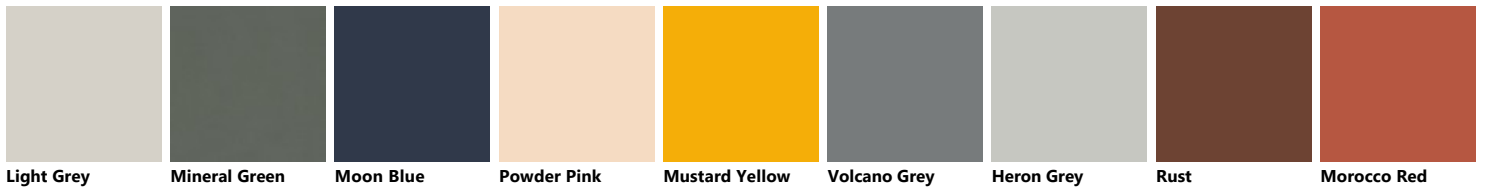

### Fenix

Malé White London Grey Ottawa Beaver Ingo Black Kos White Bromine Grey Ephesus Grey Fez Blue Orinoco Cocoa

Jaipur Red Comodoro Green Antrim grey

Linear

**Polished glass with Alluminium support in White finish**

Blue Lagoon

Iron Grey

Titanium Grey

Slate Black

Ruby Red

Prestige White

Porcelain Cream

Dove Grey

Mink

Light Grey

Mineral Green

Moon Blue

Powder Pink

Mustard Yellow

Volcano Grey

Heron Grey

Rust

Morocco Red

**Matt glass with Alluminium support in White finish**

**Vertical Slat glass with Aluminium structure in White finish**

**Horizontal Slat glass with Aluminium structure in White finish**