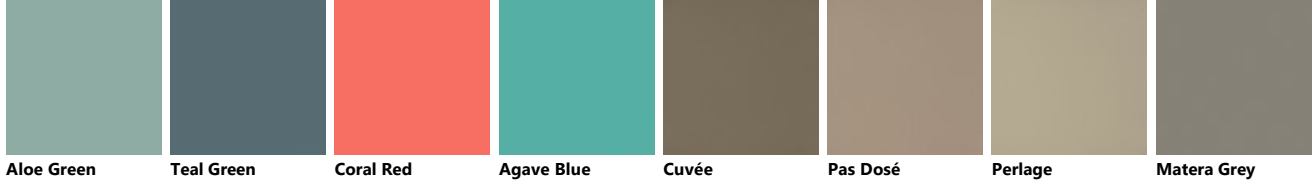

### Fenix

Malé White London Grey Ottawa Beaver Ingo Black Kos White Bromine Grey Ephesus Grey Fez Blue Orinoco Cocoa

Jaipur Red Comodoro Green Antrim grey

Linear

**Polished glass with Alluminium support in White finish**

Blue Lagoon

Iron Grey

Titanium Grey

Slate Black

Ruby Red

Prestige White

Porcelain Cream

Dove Grey

Mink

Light Grey

Mineral Green

Moon Blue

Powder Pink

Mustard Yellow

Volcano Grey

Heron Grey

Rust

Morocco Red

**Matt glass with Alluminium support in White finish**

**Vertical Slat glass with Aluminium structure in White finish**

**Horizontal Slat glass with Aluminium structure in White finish**