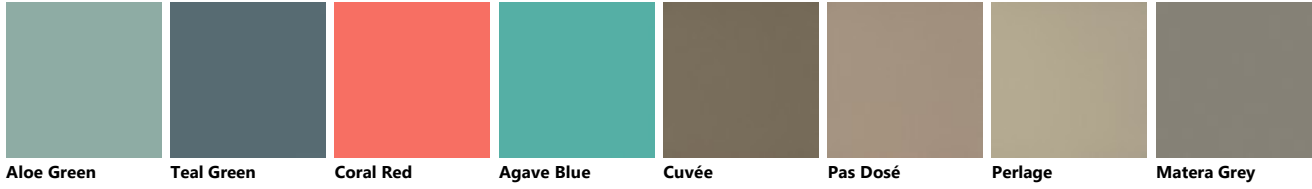

### Fenix

Malé White London Grey Ottawa Beaver Ingo Black Kos White Bromine Grey Ephesus Grey Fez Blue Orinoco Cocoa

Jaipur Red Comodoro Green Antrim grey

Linear

**Polished glass with Alluminium support in White finish**

Blue Lagoon

Iron Grey

Titanium Grey

Slate Black

Ruby Red

Prestige White

Porcelain Cream

Dove Grey

Mink

Light Grey

Mineral Green

Moon Blue

Powder Pink

Mustard Yellow

Volcano Grey

Heron Grey

Rust

Morocco Red

**Matt glass with Alluminium support in White finish**

**Vertical Slat glass with Aluminium structure in White finish**

**Horizontal Slat glass with Aluminium structure in White finish**